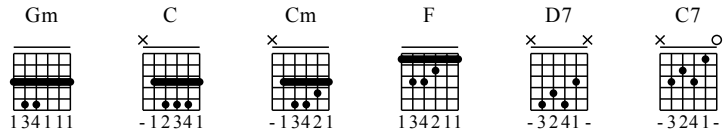

# Rock & Roll Bass

Moderate ♩ = 100

Gm C Gm Gm C Gm

TAB: 1 | 3-3-1-3-3-1 | 3-3-1-3-1 | 3-3-1-3-1 | 3-1-3-1 | 3-1-3-1

Cm F Cm Gm C Gm D7 oeh!!

TAB: 3-3-1-3-3-1 | 3-3-1-3-1 | 3-3-1-3-1 | 3-1-3-1 | 3-0-0-0-0-0

C7 ah!! Gm C Gm Gm

TAB: 3-3-3-3-3-3 | 1-3-3-1-3-1 | 3-1-3-1-3-1 | 3-1-3-1 | 3-1-3-1