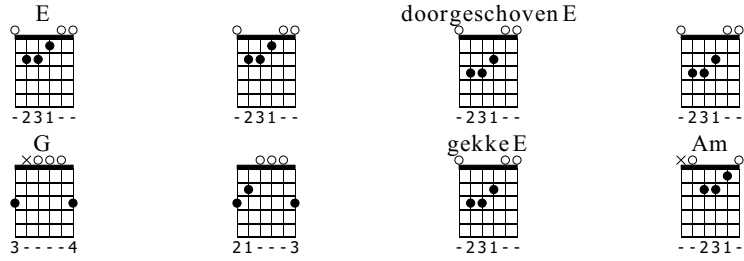

# Baile Gitana

Standard tuning

Moderate ♩ = 150

**N-Gt**

1 **E** **doorgeschoven E** **E**

3/4

TAB

**doorgeschoven E** **E** **G** **doorgeschoven E**

4 **doorgeschoven E** **E** **G** **doorgeschoven E**

5 6 7

TAB

**E** **E**

8 **E** **E**

9 10 11

TAB

Am

32

T  
A  
B

0  
1  
2  
2  
0

Detailed description: The image shows a musical score for an Am chord. At the top, the chord name 'Am' is written. Below it is a treble clef staff with a 3/2 time signature. The first measure contains a whole chord (Am) and a half note (A). The second measure contains a half note (A) and a quarter note (A). The third measure contains a quarter note (A) and a quarter note (A). The fourth measure contains a quarter note (A) and a quarter note (A). Below the staff is a guitar TAB system with six strings. The fret numbers are 0, 1, 2, 2, 0 from top to bottom string. An upward-pointing arrow is on the first string, indicating the starting fret.