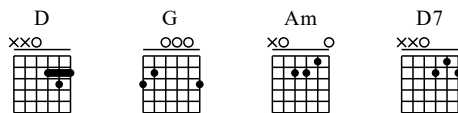

Yellow submarine

beatles

Moderate ♩ = 100 (♩=♩³)

1

D G Am D

TAB

6

G Am D G

12

Am D G Am D7

refrein

18

G D G

D G

23

The image shows a musical score for guitar. It consists of a treble clef staff and a fretboard diagram below it. The treble clef staff contains three measures of music. The first measure starts with a '23' above the first two notes. The notes in all three measures are: G4 (open), A4 (open), B4 (open), C5 (open), D5 (open), and E5 (open). The fretboard diagram below has three measures. The first measure contains the fingering '2-2-2-2-2'. The second measure contains the fingering '2-2-2-2-2'. The third measure contains the fingering '0-0-0-0-0'. The diagram shows a standard six-string guitar layout with strings numbered 1 to 6 from top to bottom.