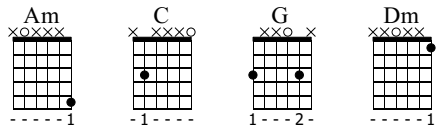

# Prayer in C

arr Franx

Music by Lily Wood and the prick/Robin Schultz

Standard tuning

Moderate ♩ = 120

E-Gt

Am C G

1 2 3

*f*  
*let ring*

T  
A  
B

5 5 7 8 0 | 0 0 1 0 | 3 3 0 1 3

0 0 | 3 3 | 3 3

Dm

4 4x

*let ring*

4x