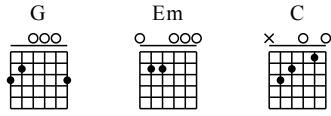

Calm after the storm

arr:frank meijer

Music by Common linnets

Moderate ♩ = 105

1ste couplet

Musical notation for the first couplet, measures 1-6. Chords: G, Em. Includes treble clef, 4/4 time signature, and guitar tablature.

refrein

Musical notation for the refrain, measures 19-24. Chords: G, Em, C. Includes treble clef and guitar tablature.

couplet 3

G G Em

Musical notation for 'couplet 3' starting at measure 25. The melody is on a single staff with a treble clef. The guitar accompaniment is on a six-string staff below. Chords G, G, and Em are indicated above the staff. The guitar part includes fret numbers like 2-0-0-0-0-0 and 0-0-0-0-3.

Em C G

Musical notation for 'couplet 4' continuation starting at measure 37. The melody is on a single staff with a treble clef. The guitar accompaniment is on a six-string staff below. Chords Em, C, and G are indicated above the staff. The guitar part includes fret numbers like 3-2-0-0 and 0-2-0-0-0-0-0-3.

refrein 3

G G Em

Musical notation for 'refrein 3' starting at measure 49. The melody is on a single staff with a treble clef. The guitar accompaniment is on a six-string staff below. Chords G, G, and Em are indicated above the staff. The guitar part includes fret numbers like 2-0-0-0-0-0 and 3-5-3-3-3-2-2-0-0.