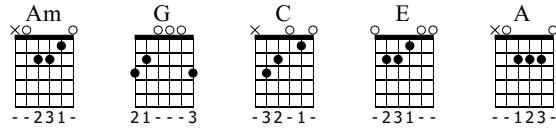

# Vino de Beber

Standard tuning

Moderate ♩ = 140

N-Gt

*f*

Am Am Am

Am Am Am

Am Am Am Am

Am Am Am Am

Am Am Am Am

13 14 15 16 17

TAB

Musical notation for measures 18-22. Chords: G, G, G (measures 18-19); C, C, C (measures 20-21); E, E, E (measures 22).

Measures 18-19: G major triad (G-B-D).  
 Measure 20: C major triad (C-E-G).  
 Measure 21: C major triad (C-E-G).  
 Measure 22: E major triad (E-G#-B).

Musical notation for measures 23-27. Chords: Am, Am, Am (measures 23-24); Am (measure 25); G, G, G (measures 26-27).

Measures 23-24: Am (A-C-E).  
 Measure 25: Am (A-C-E).  
 Measures 26-27: G major triad (G-B-D).

Musical notation for measures 28-32. Chords: C, C, C (measures 28-29); E, E, E (measures 30-31); Am, Am, Am (measures 32).

Measures 28-29: C major triad (C-E-G).  
 Measures 30-31: E major triad (E-G#-B).  
 Measure 32: Am (A-C-E).